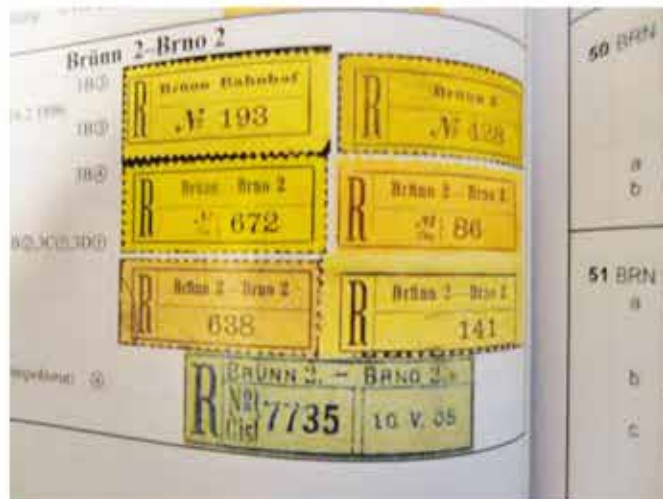

# Poštovní úřad 602 00 Brno 2 – 22 část

*[Blurred text, likely bleed-through from the reverse side of the page]*

*[Blurred text, likely bleed-through from the reverse side of the page]*

*[Blurred text, likely bleed-through from the reverse side of the page]*